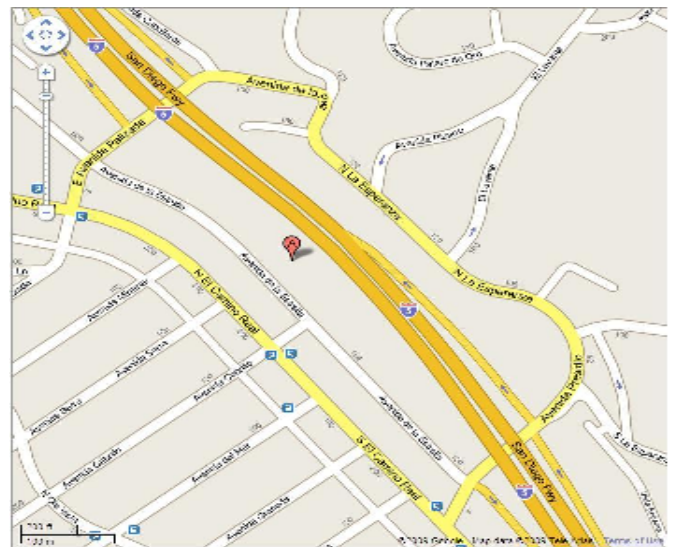

South Coast Area Activities Presents: Anniversary Speaker Meeting & Dance

Saturday March 27th, 2010

Where: San Clemente Presbyterian Church

119 Avenida De La Estrella
San Clemente, CA 92672

Donation of \$7.00
for Dance

Speaker Meeting: 7:00pm to 8:30pm

Dance: 9:00pm to Midnight

Drinks & Snacks

From I-5 South: Exit
Palizada right.
Left onto Avenida De La Estrella
Left into San Clemente
Presbyterian Church

From I-5 North: Exit
Presidio left.
Right onto Avenida De La Estrella
Right into San Clemente
Presbyterian Church